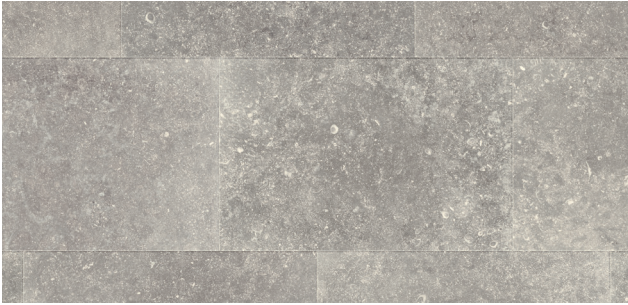

Muse

Phone 07 959 1861

Email info@floorboards.co.nz

Showroom Level 1, 79 Church Rd, Hamilton

floorboards 

Muse

Introducing Muse, a range of authentic stone-look laminate tiles inspired by Belgian Bluestone. With a waterproof surface and a 15-year wet warranty, Muse offers a seamless flow throughout your home and can be installed in your kitchen, laundry or bathrooms. Choose from a carefully curated range of colours and textures and experience the comfort, durability, and timeless beauty of laminate stone-look tiles.

Dusky Bluestone

Stained Concrete

Grey Slate

Grey Concrete

Fumed Bluestone

Black Slate

Limestone

Chalk

Brand	Quick Step
Range	Muse Laminate Flooring
Style	Stone-look tile
Tile length	1200mm
Tile width	396mm
Tile thickness	8mm
Edge	Four sided micro bevel
Texture	Stone-look, laminate textured surface that's warm to touch