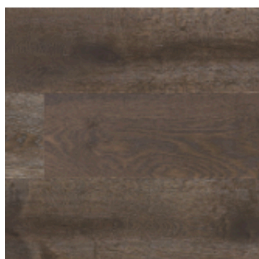

Nuage\*

Chocolate

Slate Grey\*

Contrast

Tuxedo

Raw (uncoated)

Wheat

Caramel