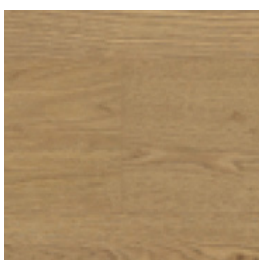

Nuage\*

Chocolate

Slate Grey\*

Contrast

Tuxedo

Raw (uncoated)

Wheat

Caramel