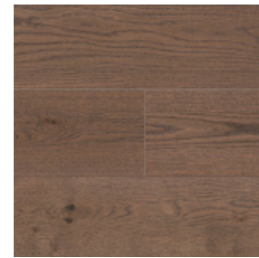

Colour Stains

*Colour stains available in 190 x 12 option

Chocolate