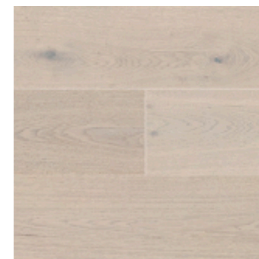

Colour Stains

*Colour stains available in 190 x 12 option

Ash