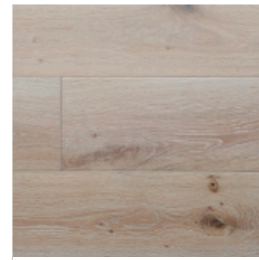

# Colour Stains

*\*Colour stains available in 190 x 12 option*

Whitehaven

Snowfall

Hamptons

Whitewash\*

Natural Clear\*

Western