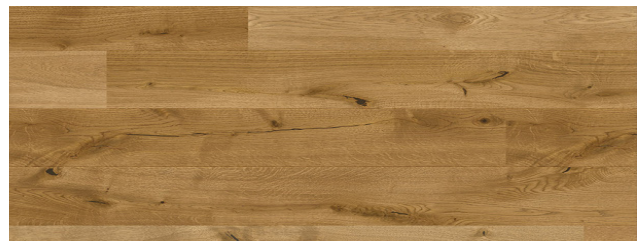

Matterhorn *Plank size: 2200 x 165*